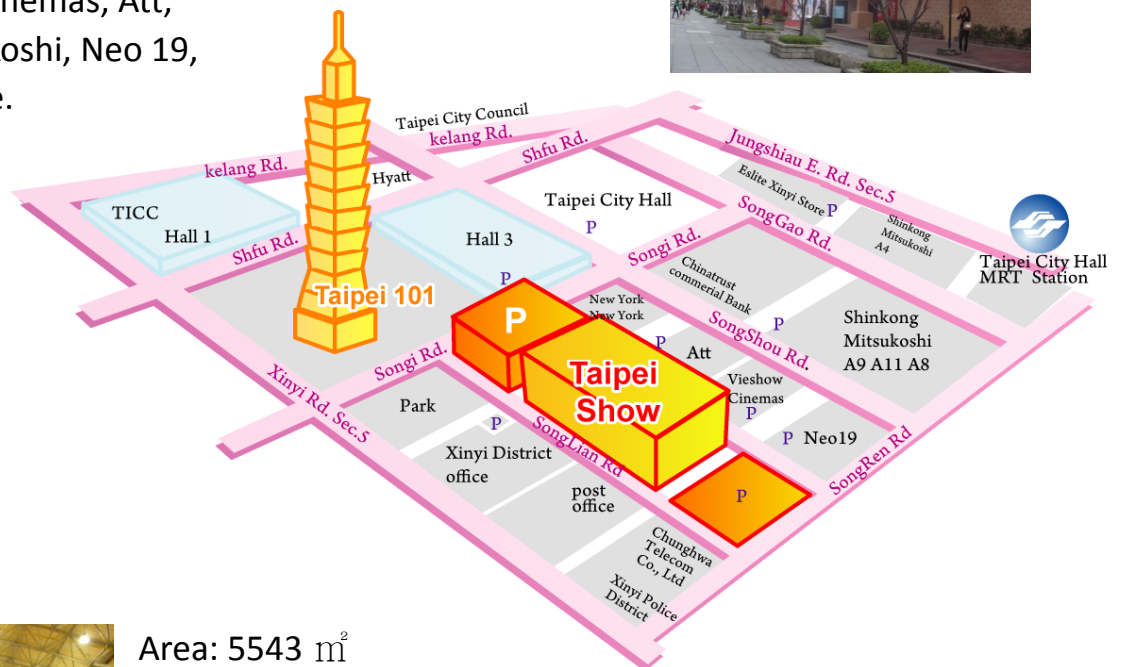

Taipei Show

(Taipei World Trade Center Hall 2)

Location:

It site at the Xinyi District .Many landmark buildings are located near here, such as the Taipei Financial Center (Taipei 101), Taipei City Hall, Taipei City Council, Xinyi District office. There is a Shopping district over here, Taipei 101, New York New York, Vieshow Cinemas, Att, Shinkong Mitsukoshi, Neo 19, eslite xin yi store.

Area: 5543 m²

Max. No. of Booths (3m x 3m): 331 booths

Ceiling Height: 14 m

#of floor: 3 floors

Max. No. of visitors: 6429 people

Provides various facilities including the international conference hall with a capacity of 45 seats and VIP rooms. There is a parking lots- with a capacity of 220 cars next to exhibition.

Most international travellers arrive at Taoyuan International Airport, about one hour from the **Taipei Show**.

For general information and inquiries, please contact:

Yung-Quan Enterprise Company

No.3, Song-Lian Road, Taipei City, Taipei City, Taiwan